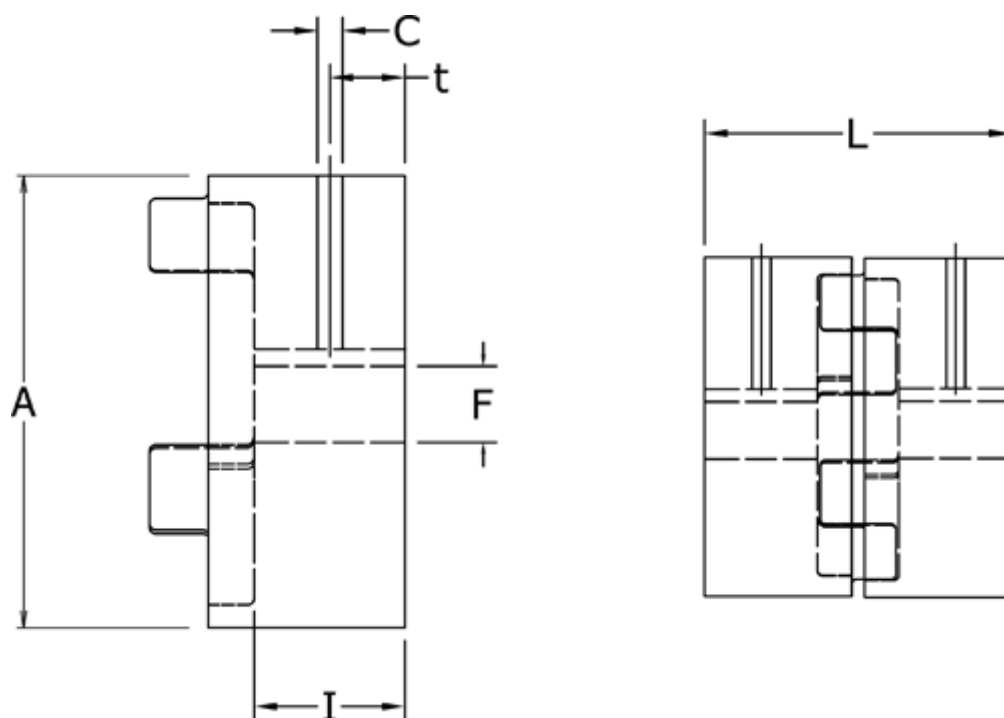

Article number: 3335038F042

Description: Coupling hub Klonex ES7

ALU Aluminium, Bore 42H7 mm w/keyway & setscrew

## Measures

A = 80  
C = M8  
F = 42  
I = 45  
L = 114  
t = 15.0